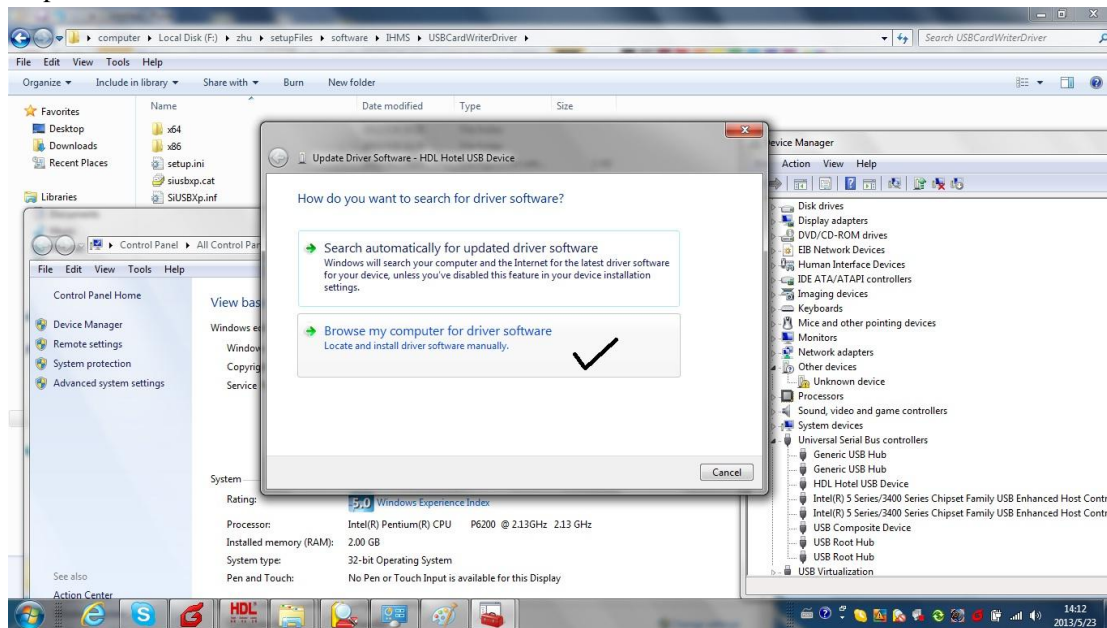

This doc is about to install or re-install the driver for Card Writer, the one used in HDL hotel system.

Step1: plug in the USB device. Find it as below and select “Update Driver Software...”

Step2:

Step3: