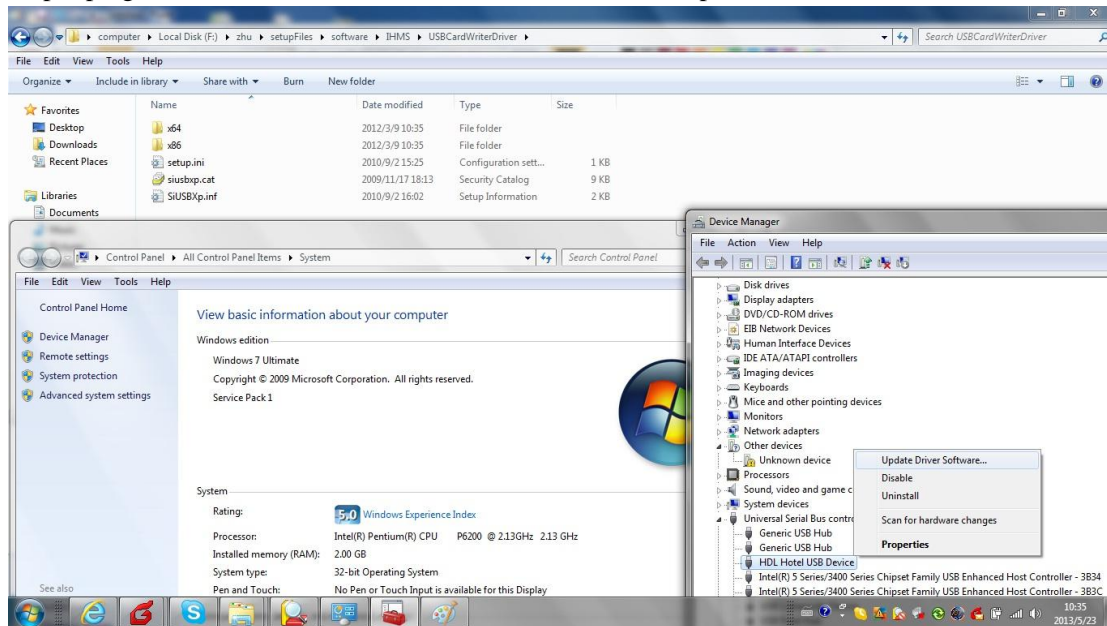

This doc is about to install or re-install the driver for Card Writer, the one used in HDL hotel system.

Step1: plug in the USB device. Find it as below and select “Update Driver Software...”

Step2:

Step3: